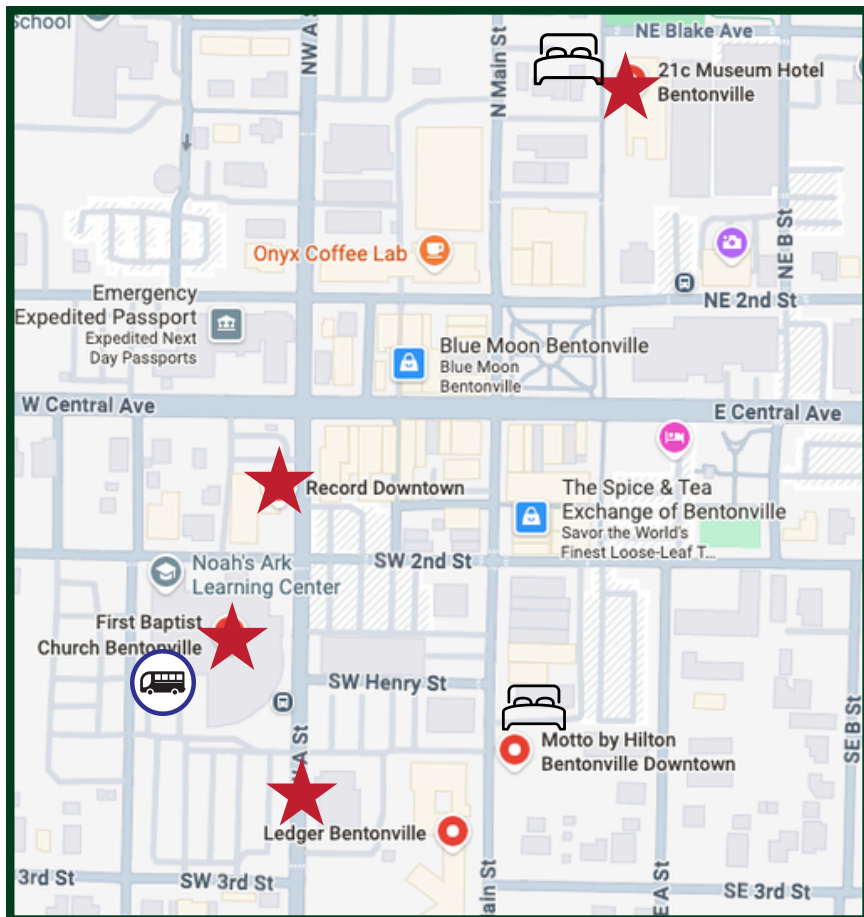

## Transit Hubs and Venues

### Bentonville

 CNU 34 Transit Hub: Bentonville First Baptist Church

-  Bentonville Venues:
- First Baptist Church
  - The Record Downtown
  - The 21C Museum & Hotel (Art Room, Thursday only)
  - The Ledger (Friday only)

### Fayetteville

 CNU 34 Fayetteville Transit Hub: Graduate Hilton Hotel

-  Fayetteville Venues:
- Graduate Hilton
  - Fayetteville Town Center

 Fayetteville Hotels: Graduate Hilton and the Moxy Fayetteville

Transportation to/from the Tuesday Opening Party and the Charter Awards ceremony will be provided from (and back to) both Transit Stops. Special transportation home to Bentonville from the Live Music at George's and home to Fayetteville from the Closing Party will also be provided.