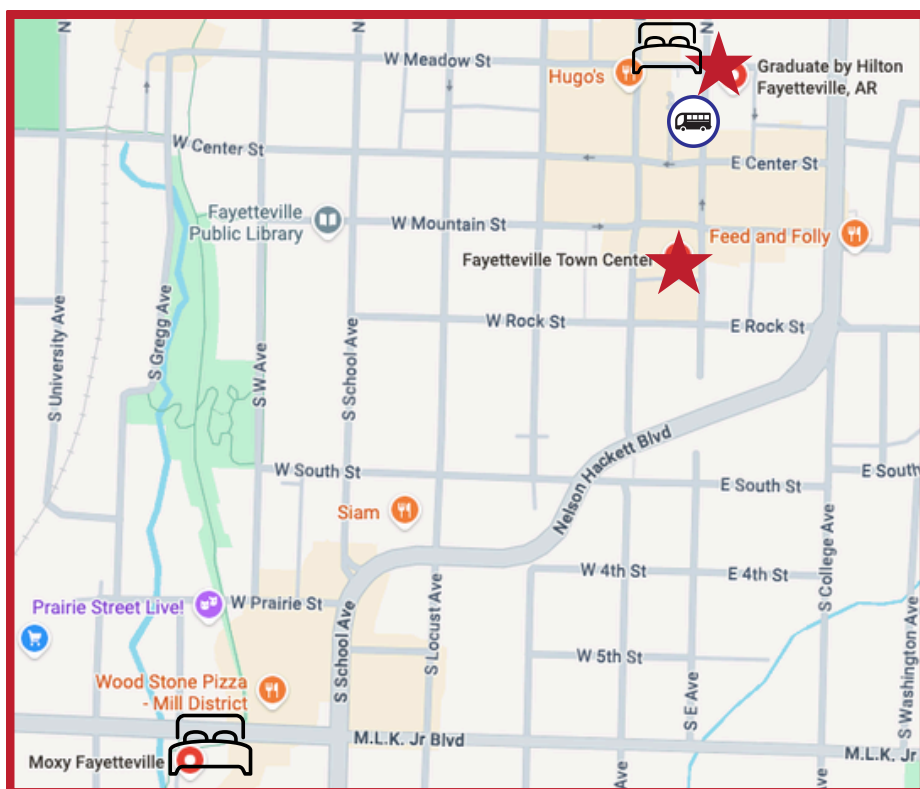

CNU 34 Fayetteville Transit Hub: Graduate Hilton Hotel

1. Fayetteville Venues:
2. Graduate Hilton
   - Fayetteville Town Center

Fayetteville Hotels: Graduate Hilton and the Moxy Fayetteville

Transportation to/from the Tuesday Opening Party and the Charter Awards ceremony will be provided from (and back to) both Transit Stops. Special transportation home to Bentonville from the Live Music at George's and home to Fayetteville from the Closing Party will also be provided.