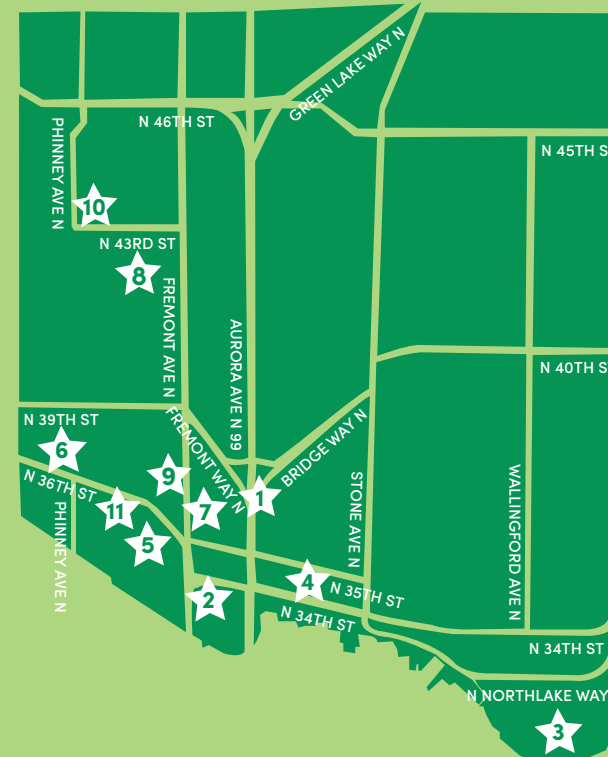

# Queen Anne

SEATTLE CENTER

- 1. **Space Needle** - 400 Broad St
- 2. **Museum of Pop Culture** - 325 5th Ave N
- 3. **Kerry Park** - 211 W Highland Dr
- 4. **Myrtle Edwards Park** - 3130 Alaskan Way
- 5. **Queen Anne Beer Hall** - 203 W Thomas St
- 6. **Tin Lizzie Lounge** - 600 Queen Anne N
- 7. **Dick's Drive-In** - 500 Queen Anne N
- 8. **Blue Water Taco Grill** - 515 Queen Anne N
- 9. **La Marzocco / KEXP Studio** - 472 1st Ave N

# Fremont

"CENTER OF THE UNIVERSE"

- 1. **The Fremont Troll** - 820 N 36th St
- 2. **Waiting for the Interurban** - N 36th St
- 3. **Gas Works Park** - 2101 N Northlake Way
- 4. **Fremont Brewing Company** - 1050 N 34th
- 5. **Barrel Thief** - 3417 Evanston Ave N
- 6. **The George & Dragon** - 206 N 36th st
- 7. **Flying Apron** - 3510 Fremont Ave N
- 8. **Paseo Carribbean** - 4225 Fremont Ave N
- 9. **Bluebird Ice cream** - 3515 Fremont Ave N
- 10. **Lighthouse Roasters** - 400 N 43rd St
- 11. **Fremont Coffee Company** - 459 N 36th St

# West Seattle

ALASKA JUNCTION

-  1. **Alaska Junction** - SW Alaska & SW Edmunds
-  2. **Alki Beach** - Alki Ave SW
-  3. **Dakota Place Park** - 4304 SW Dakota
-  4. **Elliot Bay Brewery** - 4720 California Ave SW
-  5. **Beer Junction** - 4511 California Ave SW
-  6. **Itto's Tapas** - 4160 California Ave SW
-  7. **Fiddlehead** - 4310 SW Oregon St
-  8. **Fresh Bistro** - 4725 42nd Ave SW
-  9. **Seattle Fish Co.** - 4435 California Ave SW
-  10. **Bakery Nouveau** - 4737 California Ave SW
-  11. **Uptown Espresso** - 3845 Delridge Way SW