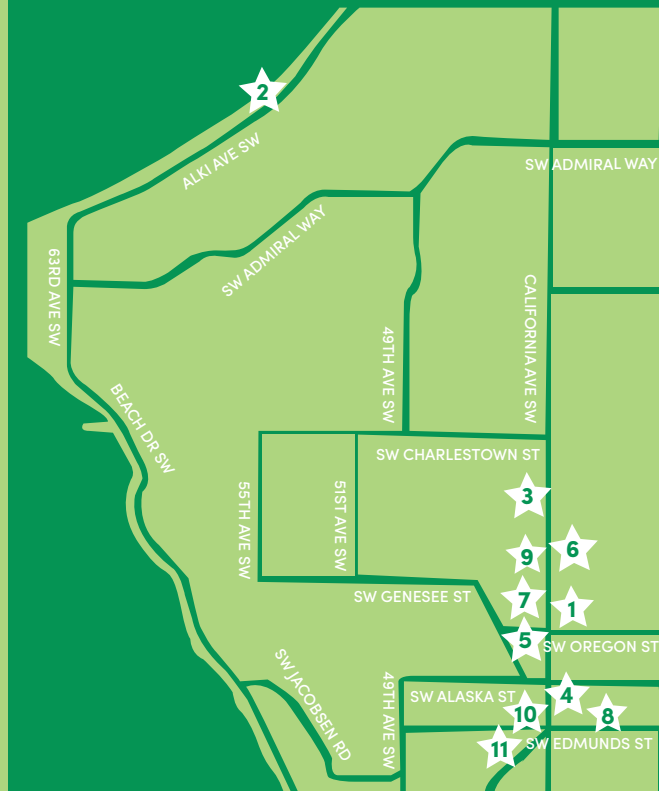

# Fremont

"CENTER OF THE UNIVERSE"

- 1. **The Fremont Troll** - 820 N 36th St
- 2. **Waiting for the Interurban** - N 36th St
- 3. **Gas Works Park** - 2101 N Northlake Way
- 4. **Fremont Brewing Company** - 1050 N 34th
- 5. **Barrel Thief** - 3417 Evanston Ave N
- 6. **The George & Dragon** - 206 N 36th st
- 7. **Flying Apron** - 3510 Fremont Ave N
- 8. **Paseo Carribbean** - 4225 Fremont Ave N
- 9. **Bluebird Ice cream** - 3515 Fremont Ave N
- 10. **Lighthouse Roasters** - 400 N 43rd St
- 11. **Fremont Coffee Company** - 459 N 36th St

# Capitol Hill

PIKE & PINE

-  1. **Chophouse Row** - 1424 11th Ave
-  2. **Cal Anderson Park** - 1635 11th Ave
-  3. **Volunteer Park** - 1247 15th Ave E
-  4. **Optimism Brewery** - 1158 Broadway
-  5. **Capitol Cider** - 818 E Pike St
-  6. **Smith** - 332 15th Ave E
-  7. **Quinn's** - 1001 E Pike St
-  8. **Melrose Market** - 1532 Minor Ave
-  9. **Oddfellows** - 1525 10th Ave
-  10. **Molly Moon's Ice Cream** - 917 E Pine St
-  11. **Victrola Coffee Roasters** - 411 15th Ave E
-  12. **Caffe Vita** - 1005 E Pike St

# Denny Triangle

AMAZON CAMPUS

-  1. **Amazon Biosphere** - 2021 7th Ave
-  2. **Via 6 Assembly Hall** - 2121 6th Ave
-  3. **Cinerama** - 2100 4th Ave
-  4. **Le Caviste Wine Bar** - 1919 7th Ave
-  5. **Brave Horse Tavern** - 310 Terry Ave
-  6. **TanakaSan in Via6** - 2121 Westlake Ave N
-  7. **La Toscanella** - 116 Westlake Ave N
-  8. **Top Pot Donuts** - 2124 5th Ave

# West Seattle

ALASKA JUNCTION

-  1. **Alaska Junction** - SW Alaska & SW Edmunds
-  2. **Alki Beach** - Alki Ave SW
-  3. **Dakota Place Park** - 4304 SW Dakota
-  4. **Elliot Bay Brewery** - 4720 California Ave SW
-  5. **Beer Junction** - 4511 California Ave SW
-  6. **Itto's Tapas** - 4160 California Ave SW
-  7. **Fiddlehead** - 4310 SW Oregon St
-  8. **Fresh Bistro** - 4725 42nd Ave SW
-  9. **Seattle Fish Co.** - 4435 California Ave SW
-  10. **Bakery Nouveau** - 4737 California Ave SW
-  11. **Uptown Espresso** - 3845 Delridge Way SW