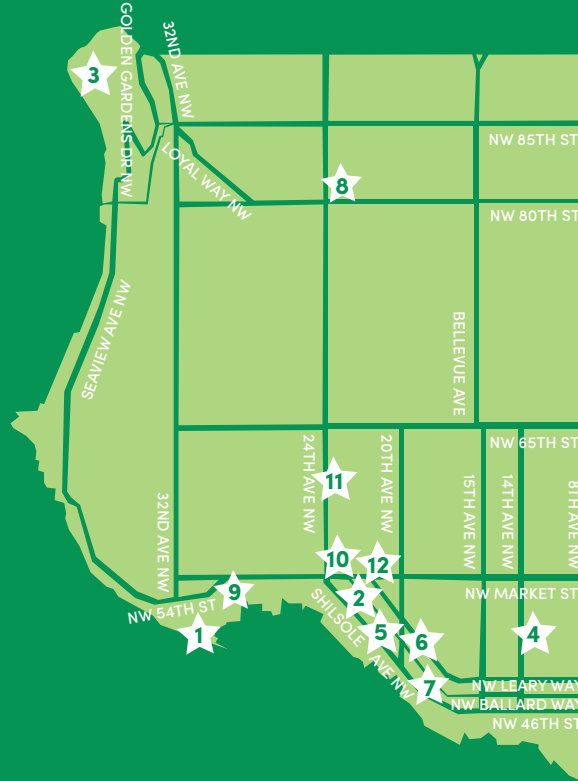

Ballard

HISTORIC DISTRICT

1. **Hiram M Chittenden Locks** - 3015 NW 54th
2. **Historic District** - Ballard Ave NW
3. **Golden Gardens** - 8498 Seaview Pl NW
4. **Reuben's Brew** - 5010 14th Ave NW
5. **Tractor Tavern** - 5213 Ballard Ave NW
6. **Conor Byrne's Pub** - 5140 Ballard Ave NW
7. **Walrus & The Carpenter** - 4743 Ballard NW
8. **Larsen's Danish Bakery** - 8000 24th NW
9. **Lockspot Cafe** - 3005 NW 54th St
10. **Pie Bar** - 2218 NW Market St
11. **Cafe Besalu** - 5909 24th Ave NW
12. **Ballard Coffee Works** - 2060 NW Market